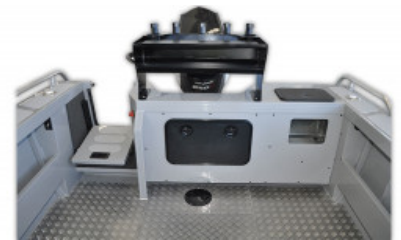

Specifications

Boat Details

Price	POA	Boat Brand	YELLOWFIN
Model	7600 CENTRE CABIN	Length	7.56
Year	2025	Category	Aluminium Boats
Hull Style	Single	Hull Type	Aluminium
Power Type	Power	Stock Number	BY7600YFCCABM
Condition	New	State	Queensland
Suburb	PIALBA	Engine Make	

Disclaimer

Our company offers the details of this vessel in good faith but cannot guarantee or warrant the accuracy of this information nor warrant the condition of the vessel. A buyer should instruct his agents and/or surveyors to investigate such details buyer desires validated. This vessel is offered subject to prior sale, price change or withdrawal without notice.