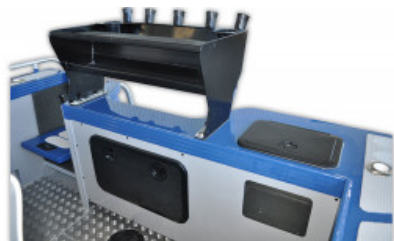

Yellowfin 6200 Centre Console

POA

Specifications

Boat Details

| | | | |
|------------|---------------------|--------------|-----------------|
| Price | POA | Boat Brand | YELLOWFIN |
| Model | 6200 CENTRE CONSOLE | Length | 6.17 |
| Year | 2021 | Category | Aluminium Boats |
| Hull Style | Single | Hull Type | Aluminium |
| Power Type | Power | Stock Number | BY6200YFCCM |
| Condition | New | State | |
| Suburb | | Engine Make | |

Phone: 07 4128 9944

Email: sales@baycitymarine.com.au

55 Islander Road Pialba QLD 4655

Description

Made with premium plate aluminium, the 6200 Rear Console is an ideal option to maximize fishing space. Standard options make the Centre Console an ideal drive away package with 6 side deck rod holders, a live bait tank and self-draining deck.